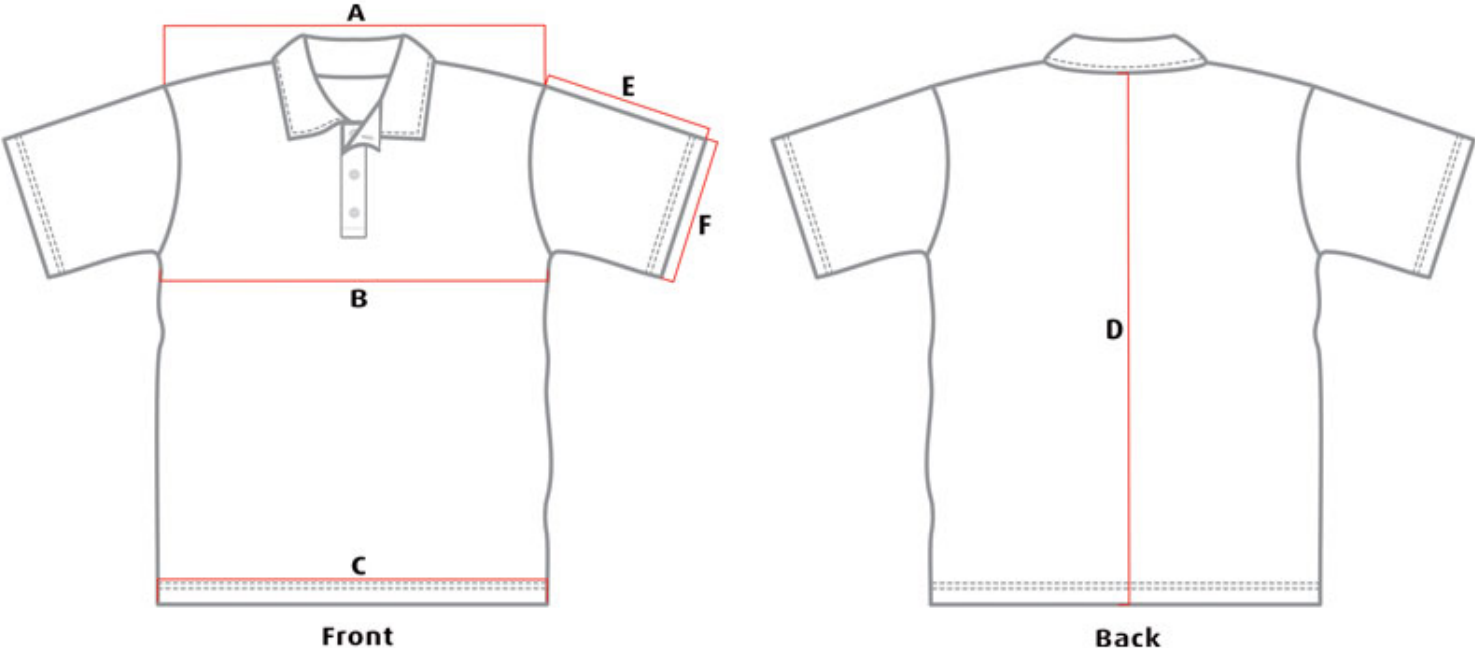

GARMENT SPECIFICATION

Pattern 052 - POLO SHIRT UNISEX ADULT FOLDOVER COLLAR SHORT SLEEVE SET IN

Tuesday, September 22, 2020

Measurements in cm

Tolerance +/- cm

	XS	S	M	L	XL	2XL	3XL	4XL	5XL
B. HALF CHEST	51.0	53.0	56.0	58.0	61.0	65.0	69.0	73.0	77.0
D. CENTRE BACK	68.0	70.0	73.0	75.0	78.0	82.0	86.0	89.0	93.0