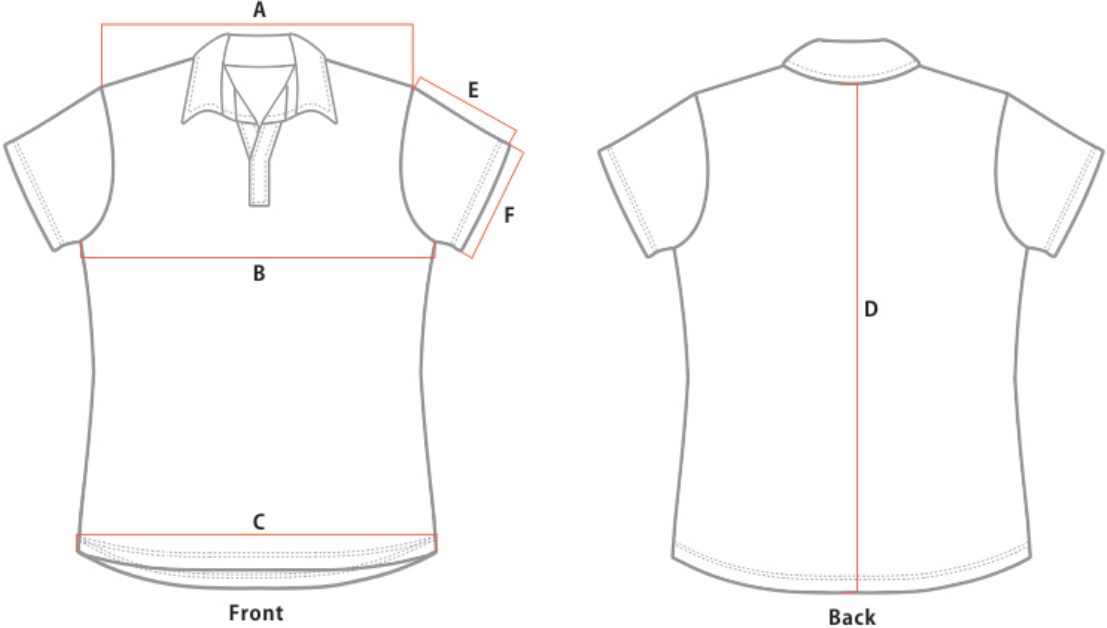

# GARMENT SPECIFICATION

Pattern 099 - POLO SHIRT WOMENS ADULT

Monday, December 14, 2020

Measurements in cm

Tolerance +/- cm

	8	10	12	14	16	18	20	22	24
B. HALF CHEST	47.0	49.0	51.0	53.0	55.0	58.0	60.0	63.0	66.0
D. CENTRE BACK	62.0	64.0	66.0	68.0	70.0	72.0	74.0	76.0	78.0